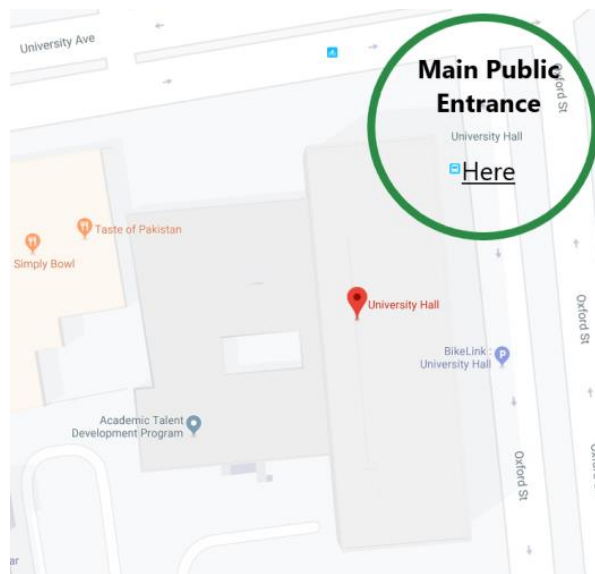

In an effort to increase the safety and security of University Hall, the building will be implementing some access changes that may impact how you enter when you visit us. Starting December 2nd, 2019, the south facing door on the first floor, facing Addison St. will be locked full time.

- All public and non-affiliated guests will be able to enter the building through the Oxford facing entrance at [218 Oxford Street., Berkeley, CA 94720](https://www.berkeley.edu/locations/218-oxford-street-berkeley-ca-94720)
- Students, staff, faculty, and affiliates with an active Cal ID card will still be able to access the Addison door during business hours (7:30AM-5:30PM, Monday – Friday).